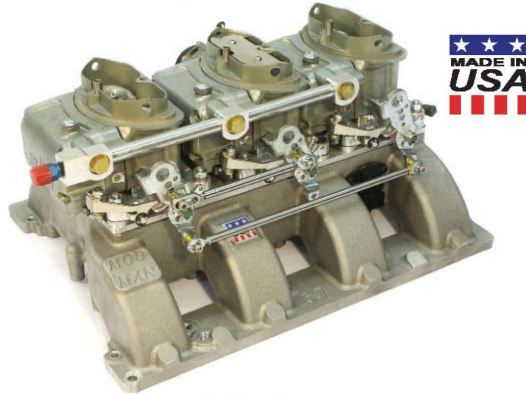

6 Packs To Go!

317-862-3724
www.IndyHeads.com
info@IndyHeads.com

5.7 New Hemi Mod Man 6 Pack

Mod Man Intake Only
57-14-MM
Incl. Gaskets, Fasteners and Choice of Top

w/ Holley Carbs
Incl. Intake, Carbs, Fuel Line, & Linkage

6.1 New Hemi Mod Man 6 Pack

Mod Man Intake Only
61-14-MM
Incl. Gaskets, Fasteners, and Choice of Top

w/ Holley Carbs
Incl. Intake, Carbs, Fuel Line, & Linkage

All Mod Man Manifolds Include Gaskets and Fasteners

Indy Makes More 6 Packs Than Anyone!

6 Shooter Demon Carbs

Includes Linkage & Fuel Line
Mechanical Secondaries, Electric Choke & 3 Accelerator Pumps

1050 Total CFM

6 Pack OEM Holley Carbs

Includes Linkage & Fuel Line
Vacuum Secondaries, 1 Accelerator Pump

1350 Total CFM

340/360 Small Block T/A OE 6 Pack

6 1/2" Tall

OE Intake Only

w/ Holley Carbs
Incl. Intake, Carbs, Fuel Line, & Linkage

pictured with Holley Carbs

340/360 Small Block Mod Man 6 Pack

5" Tall