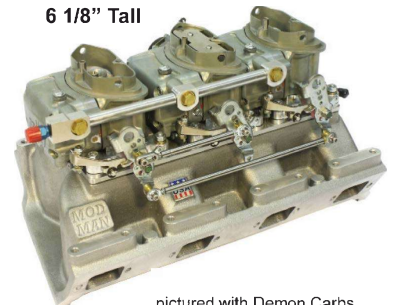

383 w/ Holley Carbs
Incl. Intake, Carbs, Fuel Line, & Linkage

440 w/ Holley Carbs
Incl. Intake, Carbs, Fuel Line, & Linkage

pictured with Holley Carbs

426 Legend Hemi Mod Man 6 Pack

6 1/8" Tall

Mod Man Intake Only
w/ OE Heads 426-SR 426-14-MMOE
w/ Indy Legend Heads 426-14-MML

w/ Holley Carbs
Incl. Intake, Carbs, Fuel Line & Linkage
(must specify heads used)

pictured with Demon Carbs