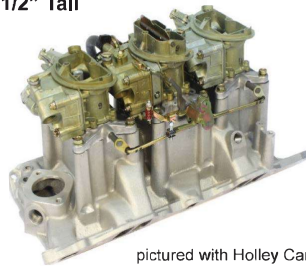

6.1 New Hemi Mod Man 6 Pack

Mod Man Intake Only
61-14-MM
Incl. Gaskets, Fasteners, and Choice of Top

w/ Holley Carbs
Incl. Intake, Carbs, Fuel Line, & Linkage

All Mod Man Manifolds Include Gaskets and Fasteners

Indy Makes More 6 Packs Than Anyone!

6 Shooter Demon Carbs

Includes Linkage & Fuel Line
Mechanical Secondaries, Electric Choke & 3 Accelerator Pumps

1050 Total CFM

6 Pack OEM Holley Carbs

Includes Linkage & Fuel Line
Vacuum Secondaries, 1 Accelerator Pump

1350 Total CFM

340/360 Small Block T/A OE 6 Pack

6 1/2" Tall

OE Intake Only

w/ Holley Carbs
Incl. Intake, Carbs, Fuel Line, & Linkage

pictured with Holley Carbs

340/360 Small Block Mod Man 6 Pack

5" Tall